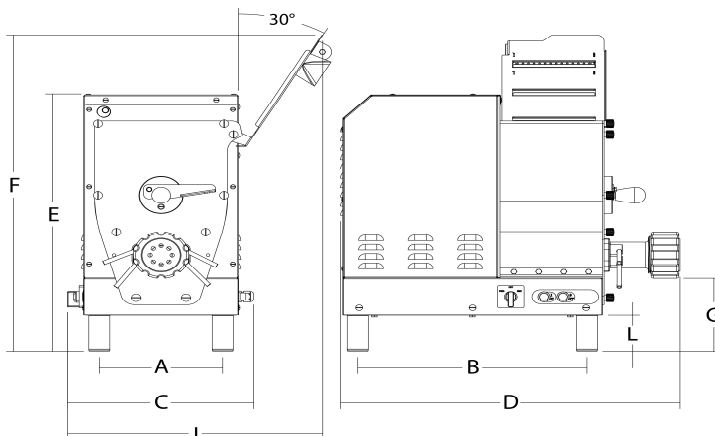

Pasta Machine

UPasta

A	B	C	D	E	F	G	I	L
inches	inches	inches	inches	inches	inches	inches	inches	inches
8.8"	16.3"	13.2"	24.1"	21.9"	26.9"	6.3"	18.14"	3.15"

Electrical Information (60Hz)

	Voltage	Phase	Power
Standard Voltage	115	1	750 Watt - 1 HP

- **Dough Capacity:** 8.8 lbs. (4Kg)
- **Bowl Capacity:** 21.1 quarts (20 liters)
- **Output/hour:** 17.6 pounds/hour
- **Extruder Output/hour:** 35.2 pounds/hour
- **Controls:** Start/stop and secondary for attachments

Shipping Information

Net Weight	Shipping Weight	Overall Dimensions
92.6 lbs	135 lbs	30"L x 22"W x 32" H