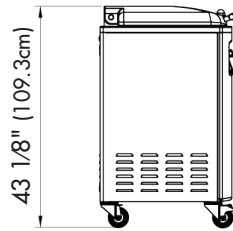

Production estimate is based off a 30 second start-to-finish process with prep time included

Square Divider

26 7/8" (68cm)

23 7/8" (60.5cm)

43 1/8" (109.3cm)

Shape Detail

Press dimension
3.9"(10cm)
x 3.9"(10cm)

Univex Corporation

Shipping Information

Net Weight	Shipping Weight	Overall Dimensions
507.1 lbs. (230Kg)	532 lbs. (241.3Kg)	57" (144.8cm) H x 29.5" (74.9cm) W x 29.5" (74.9cm) D